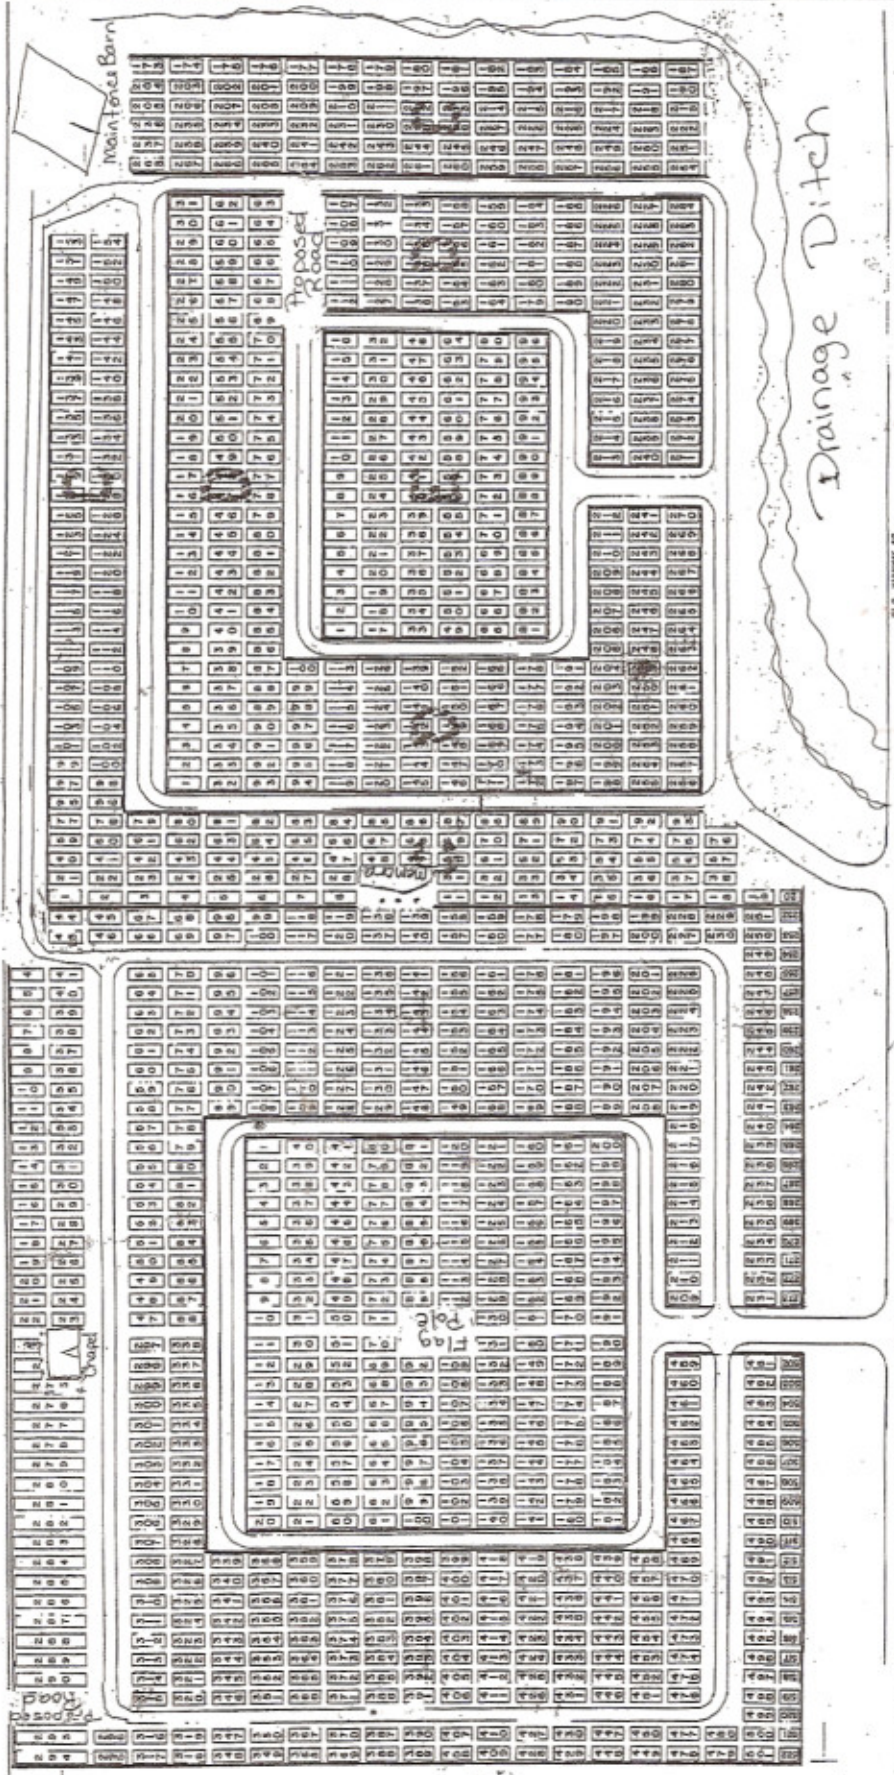

I.O.O.F. CEMETERY TONKAWA, OKLAHOMA

SCALE: 1/4" = 10'